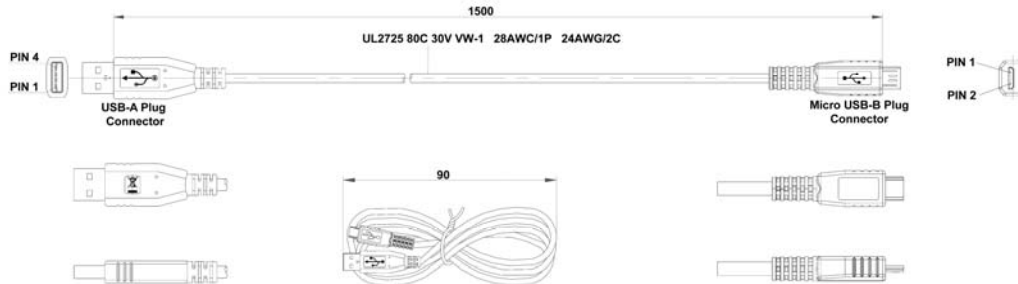

USB Cables for Wall Plug Adapters

IPUSB1CS: USBA to Mini-B USB Cable (Length: 1.5 meters)

IPUSB1MS: USBA to Micro-B USB Cable (Length: 1.5 meters)

IPUSB1M5LD: USBA to Micro-B USB 24AWG Low Voltage Drop (Length: 1.5 meters)

IPUSB1(C10)S: USBA to Micro-B USB Cable (Length: 1 meter)

Phihong is not responsible for any error, and reserves the right to make changes without notice. Please visit our website at www.phihong.com for the most up-to-date specifications and contact information.