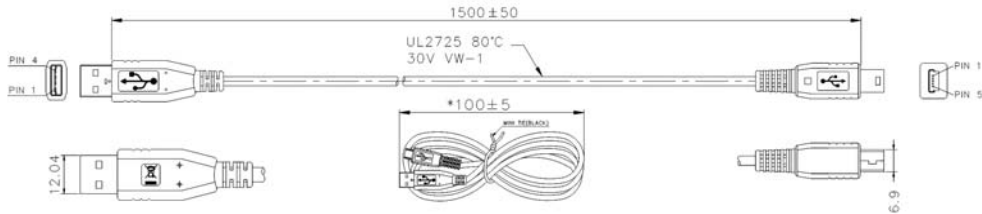

USB Cables for Wall Plug Adapters

IPUSB1CS: USBA to Mini-B USB Cable (Length: 1.5 meters)

IPUSB1MS: USBA to Micro-B USB Cable (Length: 1.5 meters)

IPUSB1M5LD: USBA to Micro-B USB 24AWG Low Voltage Drop (Length: 1.5 meters)

IPUSB1(C10)S: USBA to Micro-B USB Cable (Length: 1 meter)

Phihong is not responsible for any error, and reserves the right to make changes without notice. Please visit our website at www.phihong.com for the most up-to-date specifications and contact information.