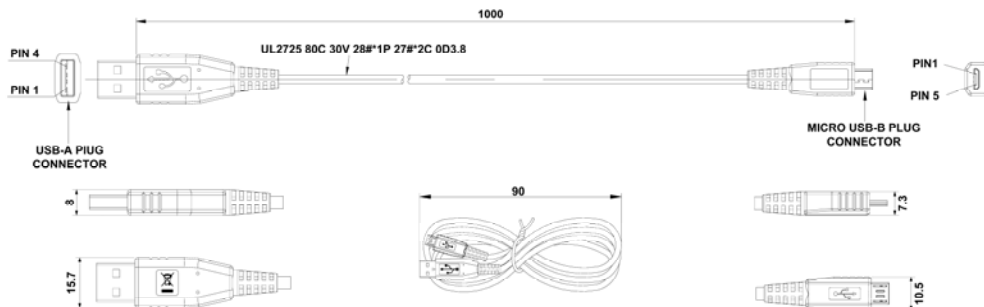

USB Cables for Wall Plug Adapters

IPUSB1CS: USBA to Mini-B USB Cable (Length: 1.5 meters)

IPUSB1MS: USBA to Micro-B USB Cable (Length: 1.5 meters)

IPUSB1M5LD: USBA to Micro-B USB 24AWG Low Voltage Drop (Length: 1.5 meters)

IPUSB1(C10)S: USBA to Micro-B USB Cable (Length: 1 meter)

Phihong is not responsible for any error, and reserves the right to make changes without notice. Please visit our website at www.phihong.com for the most up-to-date specifications and contact information.