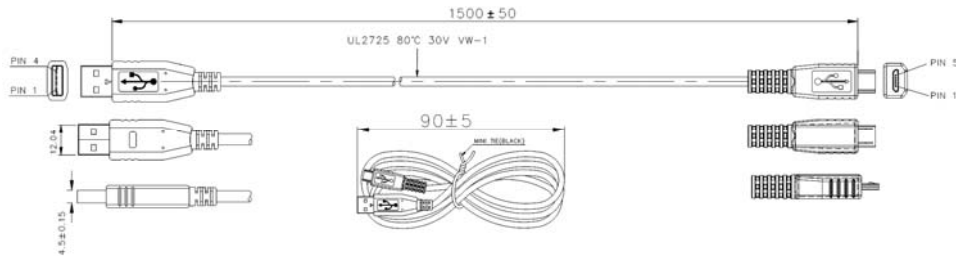

USB Cables for Wall Plug Adapters

IPUSB1CS: USBA to Mini-B USB Cable (Length: 1.5 meters)

IPUSB1MS: USBA to Micro-B USB Cable (Length: 1.5 meters)

IPUSB1M5LD: USBA to Micro-B USB 24AWG Low Voltage Drop (Length: 1.5 meters)

IPUSB1(C10)S: USBA to Micro-B USB Cable (Length: 1 meter)

Phihong is not responsible for any error, and reserves the right to make changes without notice. Please visit our website at www.phihong.com for the most up-to-date specifications and contact information.